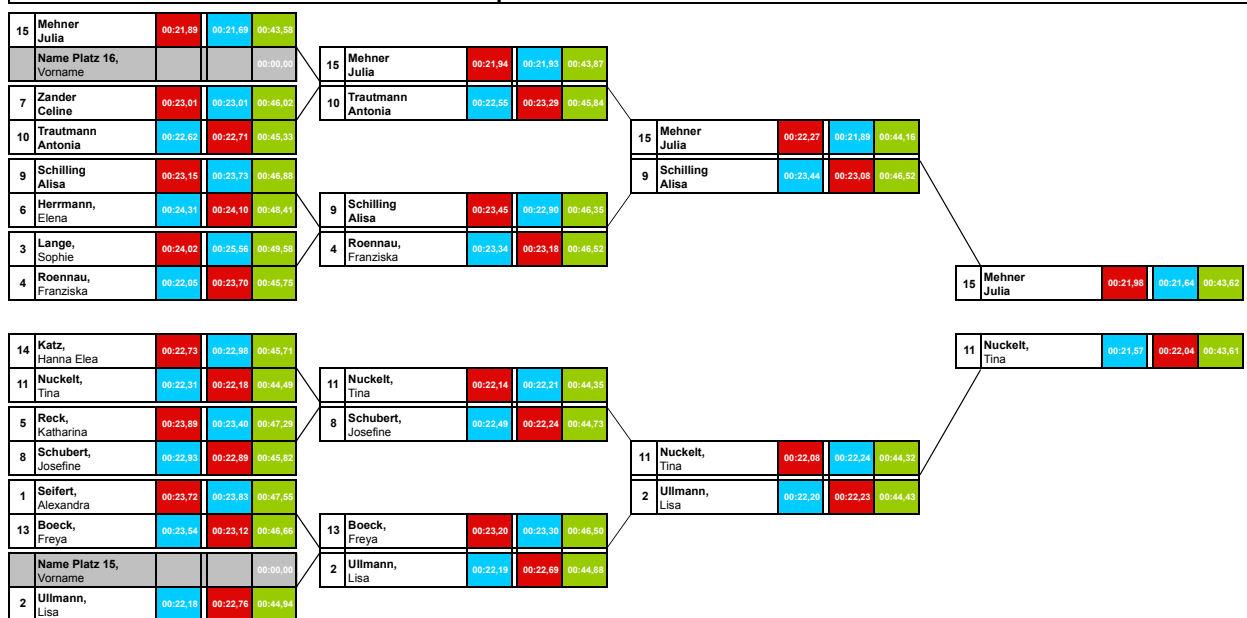

Schülerpokal Finale 2012 - Parallelslalom S 12 weiblich

Nuckelt, Tina

Schülerpokal Finale 2012 - Parallelslalom S 14 männlich

49	Knoebel Erwin	00:21,74	00:21,29	00:43,03
Name Platz 16, Vorname				00:00,00
46	Moechel, Louis	00:22,88	00:22,83	00:45,71
43	Woelk, Noa	FRÜHSTART	00:22,81	00:44,88
48	Uth, Lukas	00:25,07	00:41,46	01:06,53
44	Henkel, Stefan	00:34,11	00:51,38	01:15,49
Name Platz 13, Vorname				00:00,00
42	Heinz, Willy	00:39,63	00:22,25	01:01,87

49	Knoebel Erwin	00:21,53	00:21,71	00:43,24
46	Moechel, Louis	00:22,56	00:23,71	00:46,27
48	Uth, Lukas			00:00,00
40	Wöfl, Gabriel	00:24,47	00:25,57	00:50,04

49	Knoebel Erwin	00:21,61	00:21,66	00:43,27
52	Lange, Marco	00:22,42	00:22,50	00:44,92

49	Knoebel Erwin	00:21,26	00:21,37	00:42,63

53	Siegl, Stefan	00:22,28	00:22,80	00:44,28
Name Platz 14, Vorname				00:00,00
40	Wöfl, Gabriel	00:25,09	00:25,83	00:50,72
52	Lange, Marco	00:22,63	00:23,03	00:45,71
45	Bethhausen, Tom	00:22,15	00:28,88	00:51,04
47	Pflug, Phillip	00:22,98	00:22,84	00:45,10
Name Platz 15, Vorname				00:00,00
50	Koecher, Tim	00:21,35	00:21,66	00:43,01

53	Siegl, Stefan	00:22,26	00:22,02	00:44,27
52	Lange, Marco	00:22,53	00:22,45	00:44,98
47	Pflug, Phillip	00:23,29	00:23,38	00:46,64
50	Koecher, Tim	00:21,73	00:22,22	00:43,95

53	Siegl, Stefan	00:21,64	00:21,27	00:42,91
50	Koecher, Tim	00:21,72	00:21,34	00:43,06

53	Siegl, Stefan	00:21,81	00:21,26	00:43,07

Knoebel Erwin